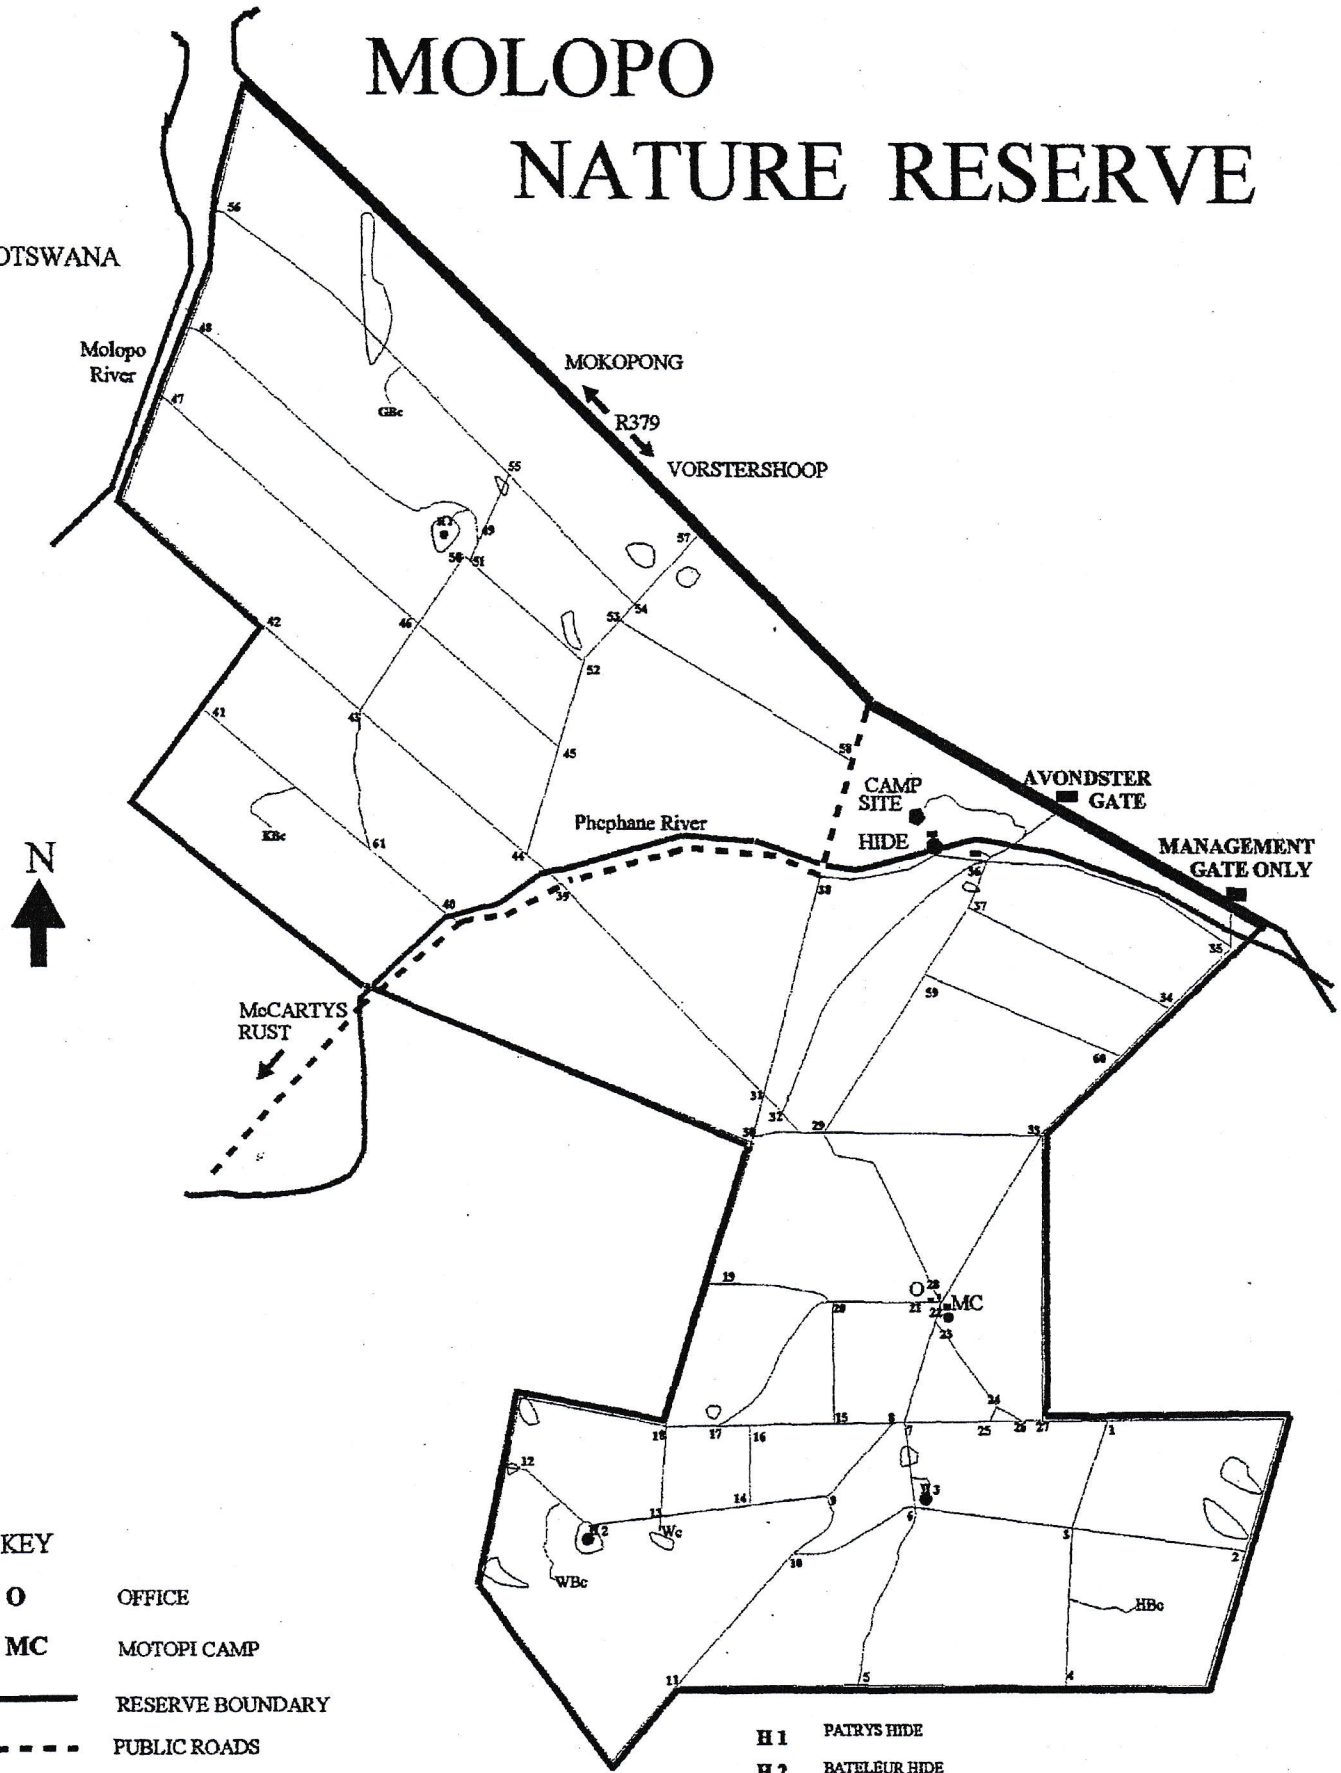

MOLOPO NATURE RESERVE

BOTSWANA

KEY

- O** OFFICE
- MC** MOTOPI CAMP
- RESERVE BOUNDARY
- - -** PUBLIC ROADS
- RESERVE ROADS & TRACKS
- PANS
- WATERHOLE
- Wc** WILDERNESS CAMP
Only for Residents.

- H 1** PATRYS HIDE
- H 2** BATELEUR HIDE
- H 3** VULTURE HIDE / RESTAURANT
- GBe** GEMSBUCK BUSH CAMP
Residents Only
- KBc** KUDU BUSH CAMP
Residents Only
- WBc** WATERBUCK BUSH CAMP
Residents Only
- HBc** HARTEBEES BUSH CAMP
Residents Only