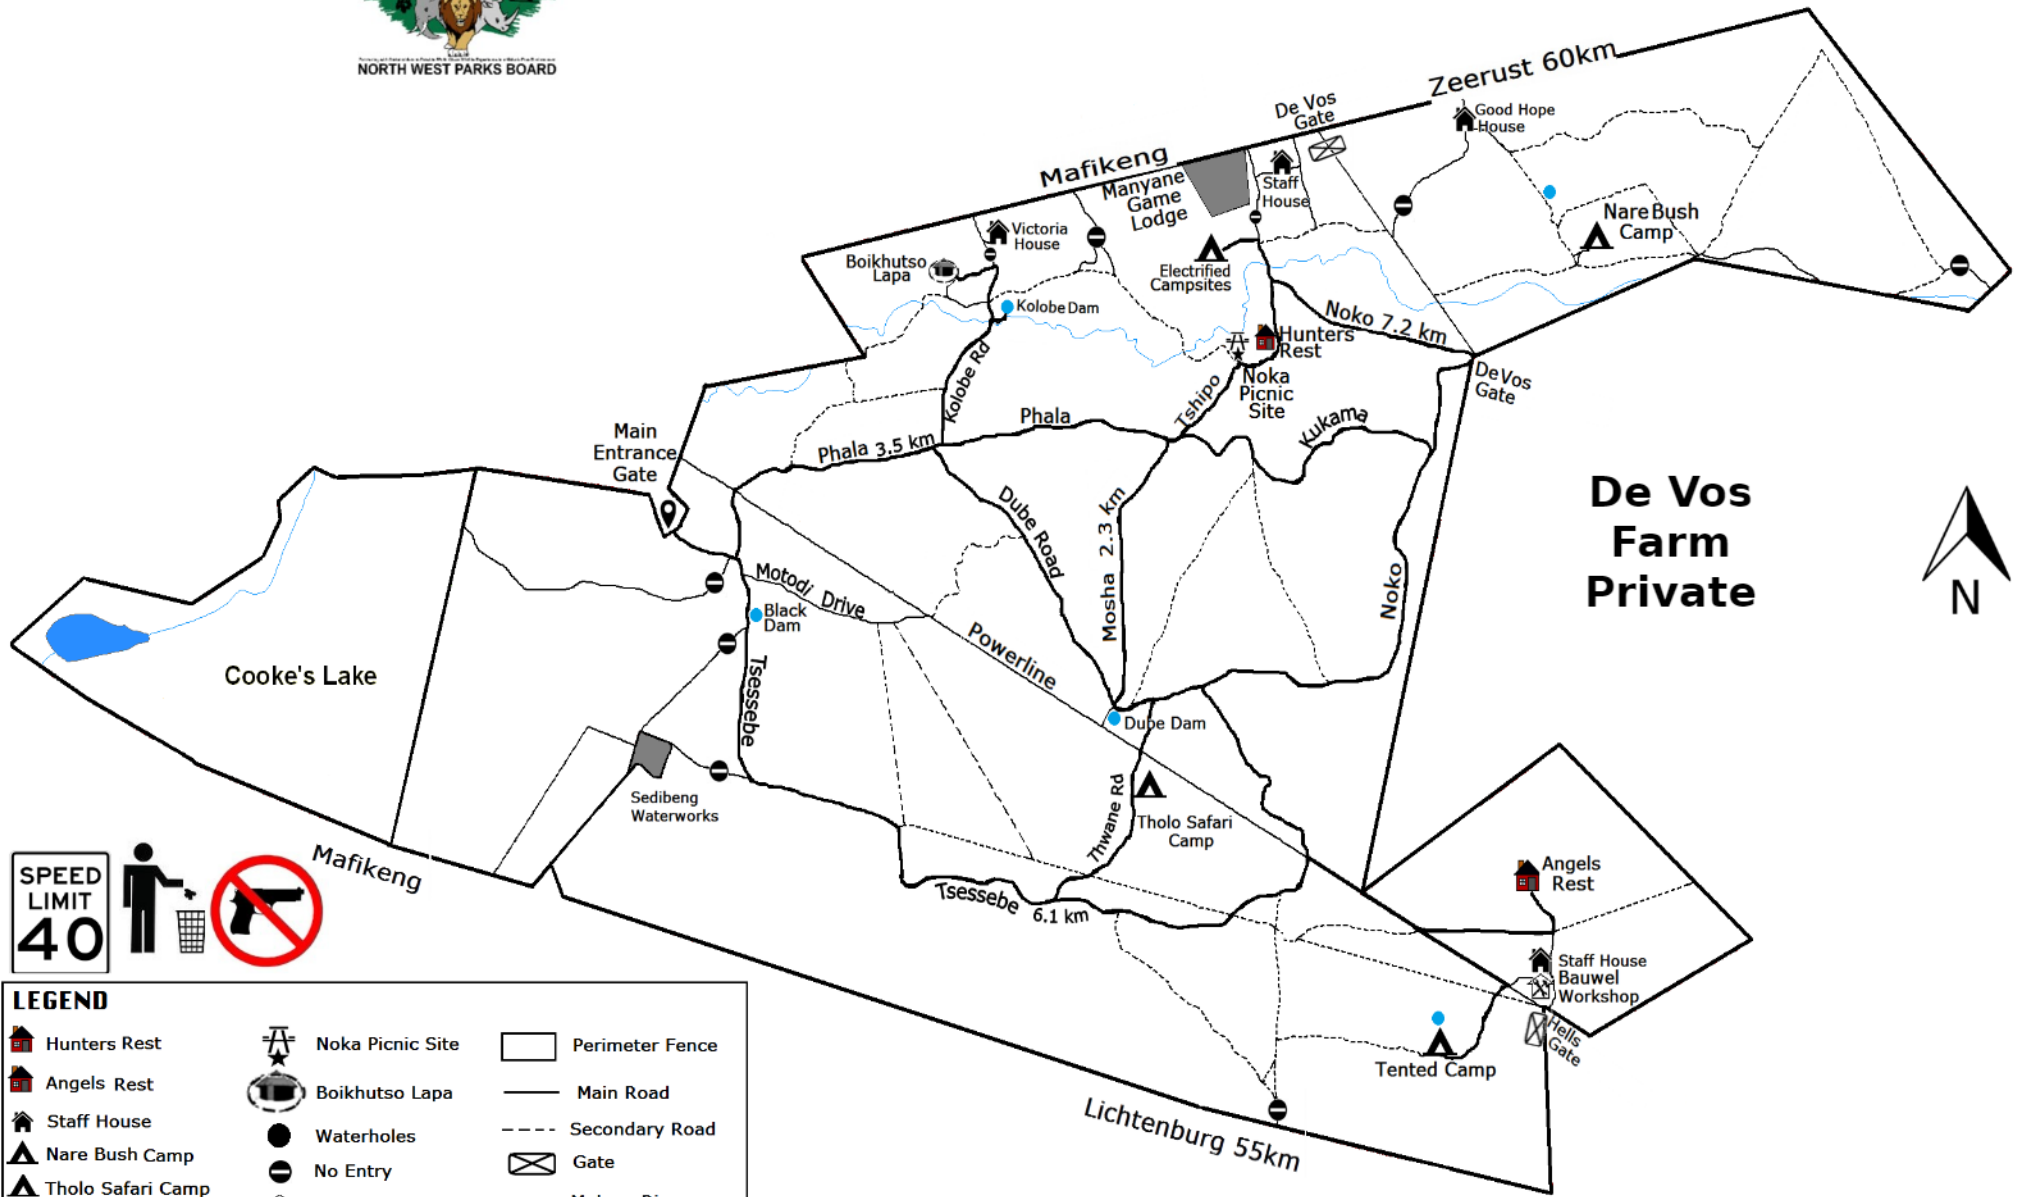

# North West Parks Board

Welcomes you to

**SPEED LIMIT 40**

LEGEND		

2 THANK YOU FOR YOUR PATRONAGE