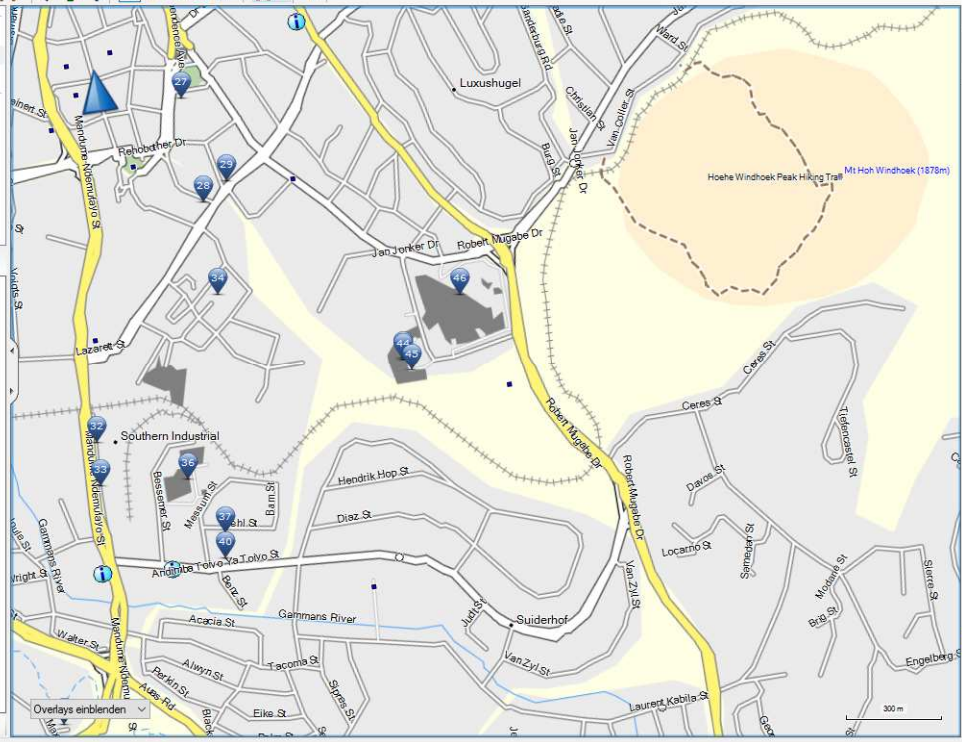

Bibliothek

- Meine Sammlung
- Daten vom Gerät Speicherkarte (F:) emp...
- Ungelistete Daten
- Garmin-Adventure
- Was ist das?

Daten vom Gerät Speicherkarte (F:) empfan...

Die Liste ist leer.

Points of Interest

- Ergebnisse werden angezeigt
- 20 Medi-Pill Pharmacy (Windhoek)
 - 21 Nambisa Craft Centre, Windhoek
 - 22 Foto Namibia, Windhoek, Ce
 - 23 Otb Sport Trophy World, W
 - 24 Windhoeker Buchhandlung
 - 25 Tre supermarket, Windhoek
 - 26 Bushwhackers Camp/Carav
 - 27 Safari Guns, Windhoek, Ce
 - 28 Lic Garden and Pool centre
 - 29 Classic Aquatics, Windhoek
 - 30 Shop and Bakery, Windhoek
 - 31 Spar Beukes Food Store (W
 - 32 Afrox Gas Dealer /Refilling,
 - 33 Afrox Lp Gas Refill, Windh
 - 34 Nam-Ice and Purified water
 - 35 Spar Beukes Food Store (K
 - 36 Ausas Valley Shopping Cent
 - 37 Minolta agents, Windhoek,
 - 38 Eros Shopping Centre, Wind
 - 39 Ferreira's Nursery, Coffee Sh
 - 40 Waltons Stationary, Windh
 - 41 Eros Pharmacy (Windhoek),
 - 42 Hartlef German Meat, Wind
 - 43 Tops Bottle Store, Windhoek
 - 44 Spar Food Store (Maerua Sh
 - 45 Lifestyle Pharmacy (Windh
 - 46 Maerua Mall, Windhoek, Ce
 - 47 Windhoek Stationers, Wind
 - 48 Baines shopping centre, W
 - 49 Barbara Nolte Hair Design,
 - 50 Arcto Shoes (Seal Leather),

Suchen

S22° 35.238' E17° 05.635'