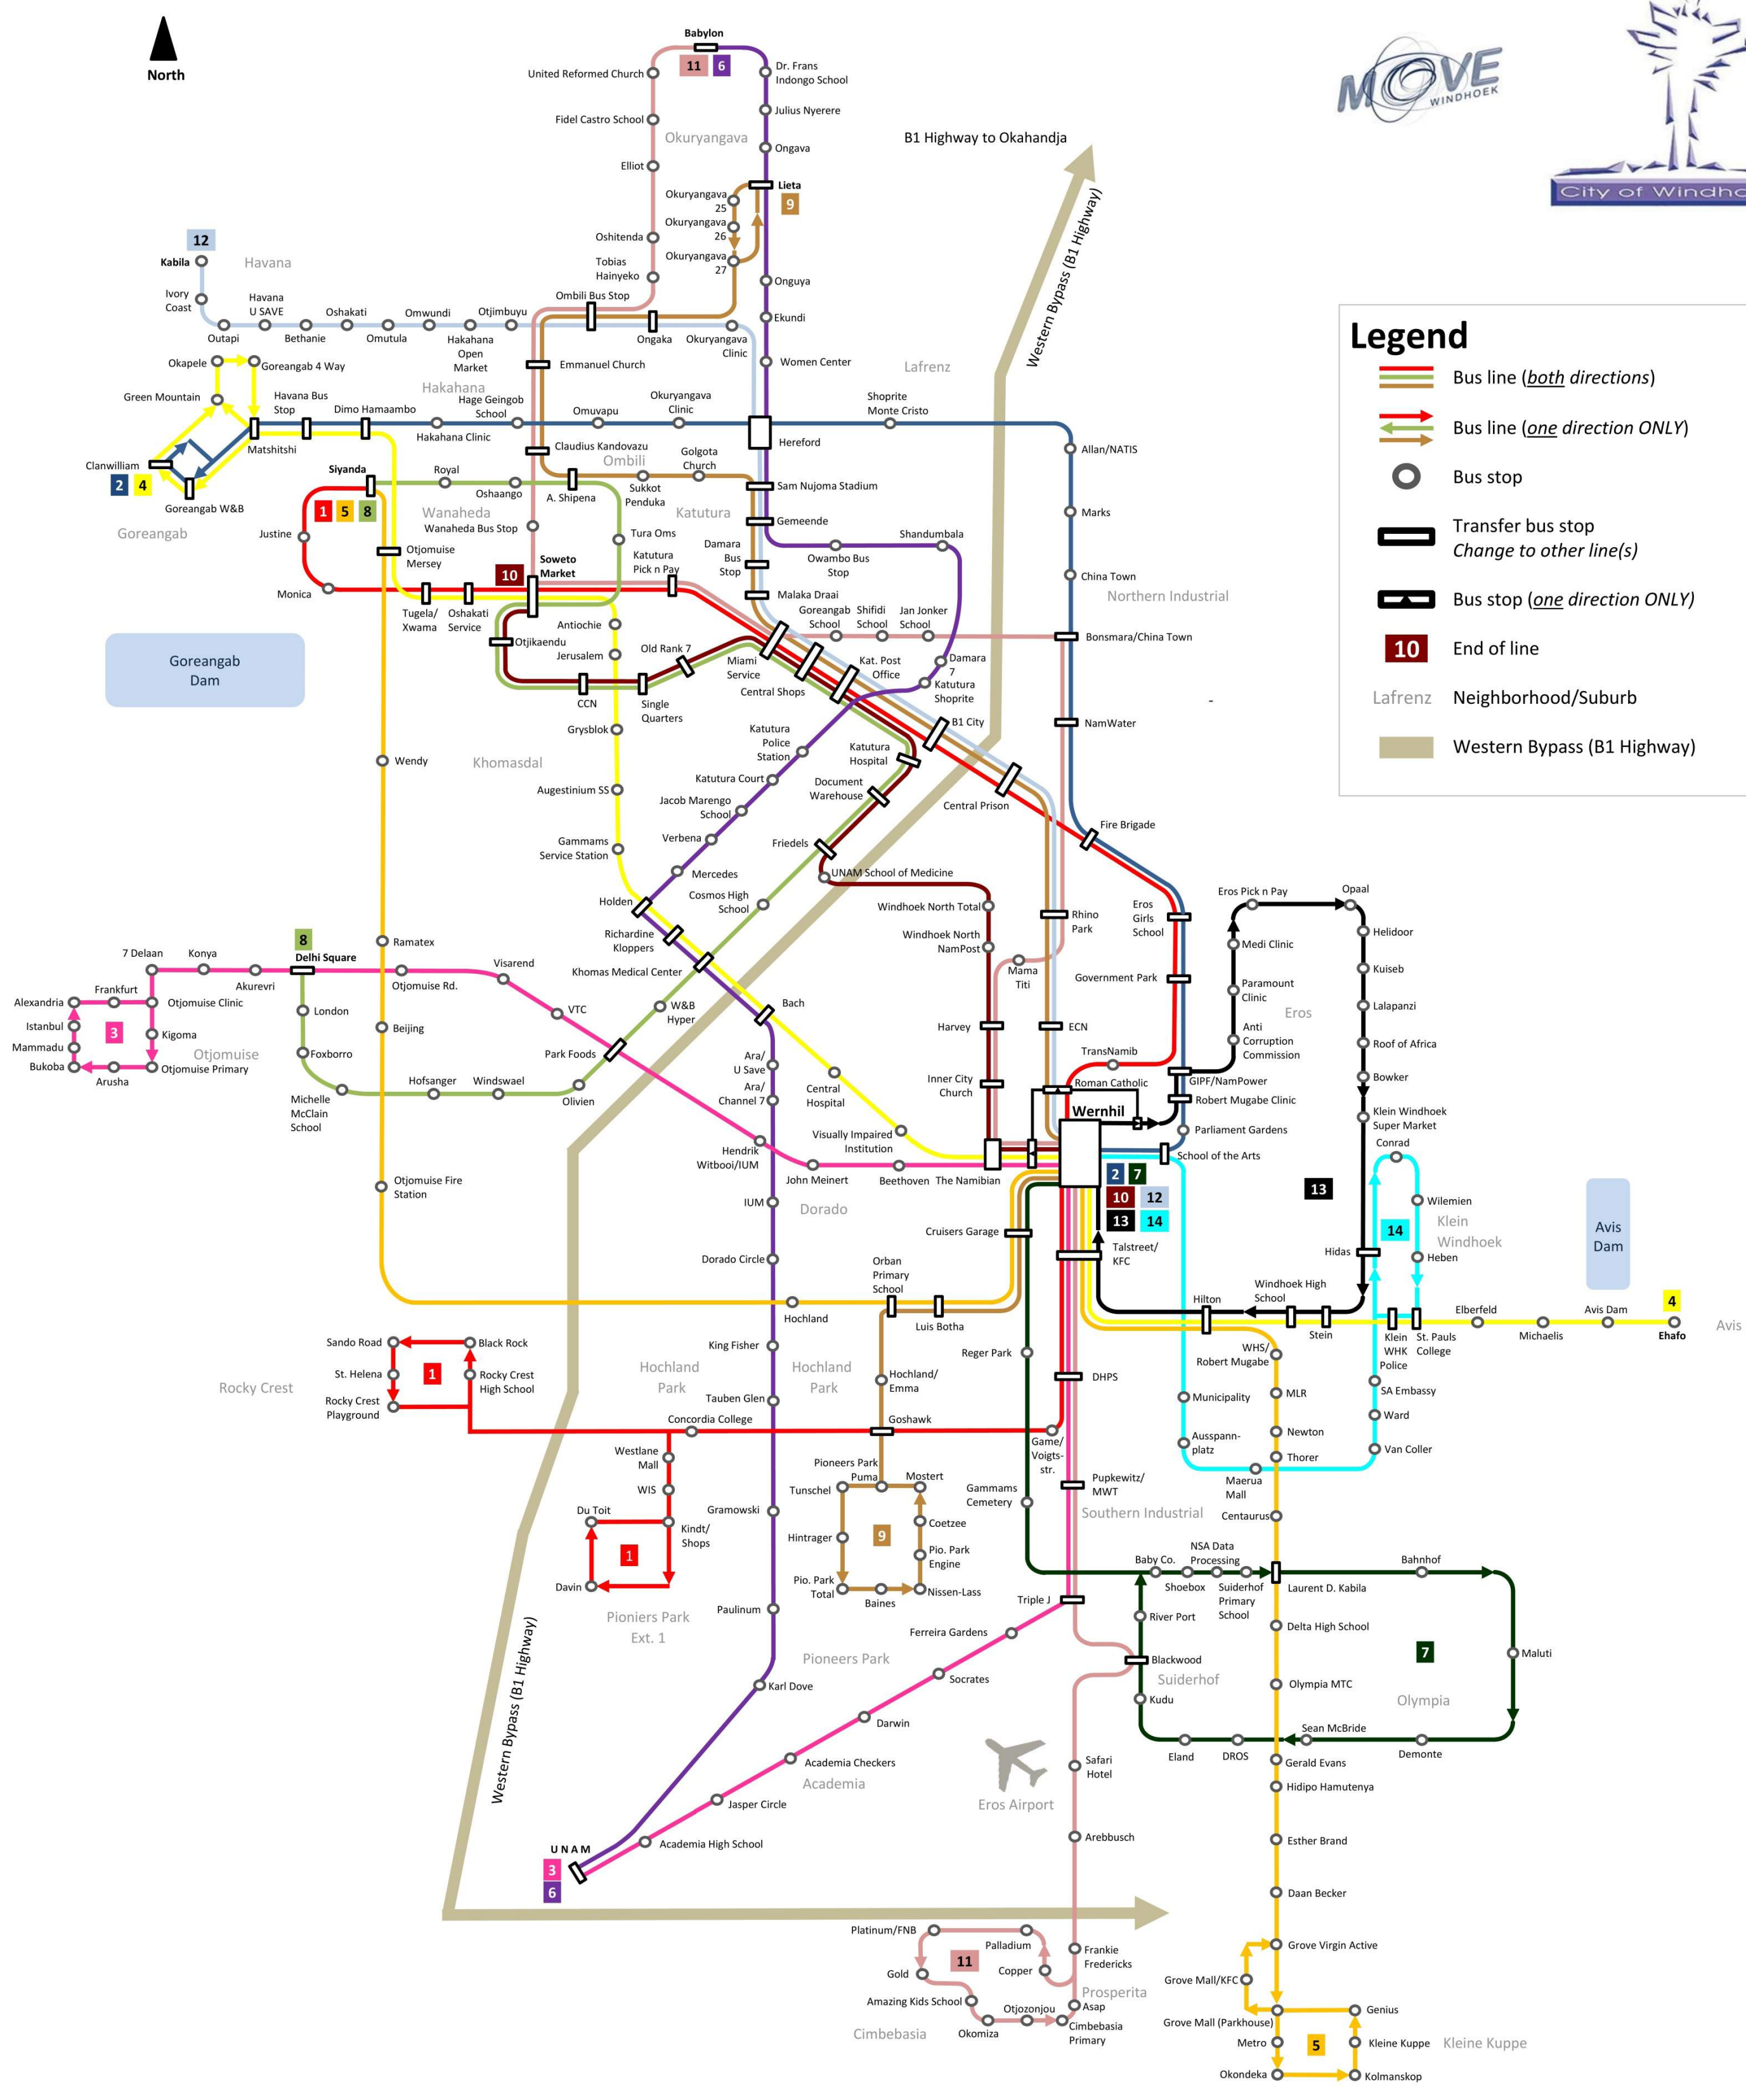

New Lines and Schedules

FOR MORE INFO:

Call (061) 290 2507/2436

movewindhoek.com.na

FARE: N\$5 Smart Card | N\$6 Cash | N\$0 if ticketing machine not working